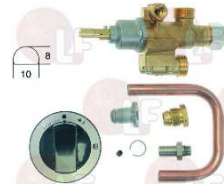

GARLAND 2200196

3348121 GAS COCK 40/45 RC
inlet M10x1
thermocouple connection M9x1
D-shaped pin \varnothing 9x8 mm

GARLAND 2043500

3348126 GAS TAP 23
with nuts and olives \varnothing 12 mm
thermocouple connection M8x1
D-shaped pin \varnothing 8x6,5 mm

GARLAND 2187099

Suitable for:

3348124 GAS COCK ST286
fittings M9x1 and M10x1
thermocouple connection M8x1
D-shaped pin \varnothing 8.5x6 mm

GARLAND 2187100

3348122 GAS COCK 21
inlet/outlet M9x1
thermocouple connection M8x1
D-shaped pin \varnothing 8.5x6 mm
for RT28G

GARLAND 2200199

3348125 GAS TAP 22S
with nuts and olives \varnothing 12 mm
thermocouple connection M9x1
D-shaped pin \varnothing 10x8 mm

GARLAND 2513399

Suitable for:

GARLAND

Suitable for:

Gas valves and accessories